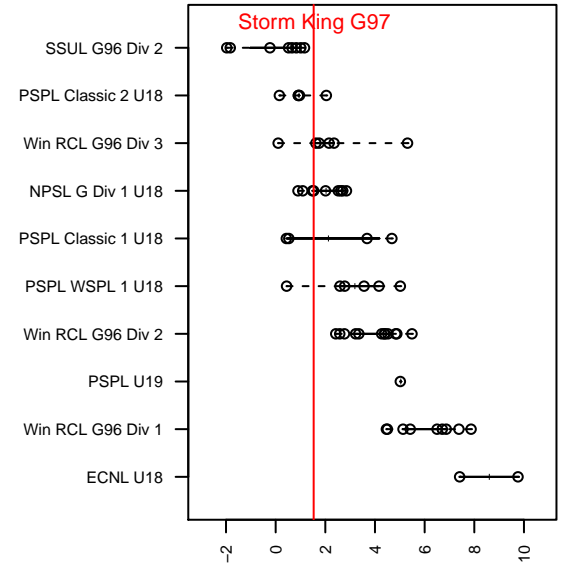

Storm King G97

Storm King SC
Port Angeles, WA
G97 total strength=1275
attack=5.49 defense=4.91
fall league = NPSL G Div 1 U18

alt names used:
Storm King Peninsula Soccer Academy

Venues played:
2015 NPSL G Division 1 U18

**attack and defense variance (black dot)
relative to other teams
and top 10 in region**

**attack and defense rating
relative to others at age
and all opponents in last 13 months**

Performance relative to 13 month average